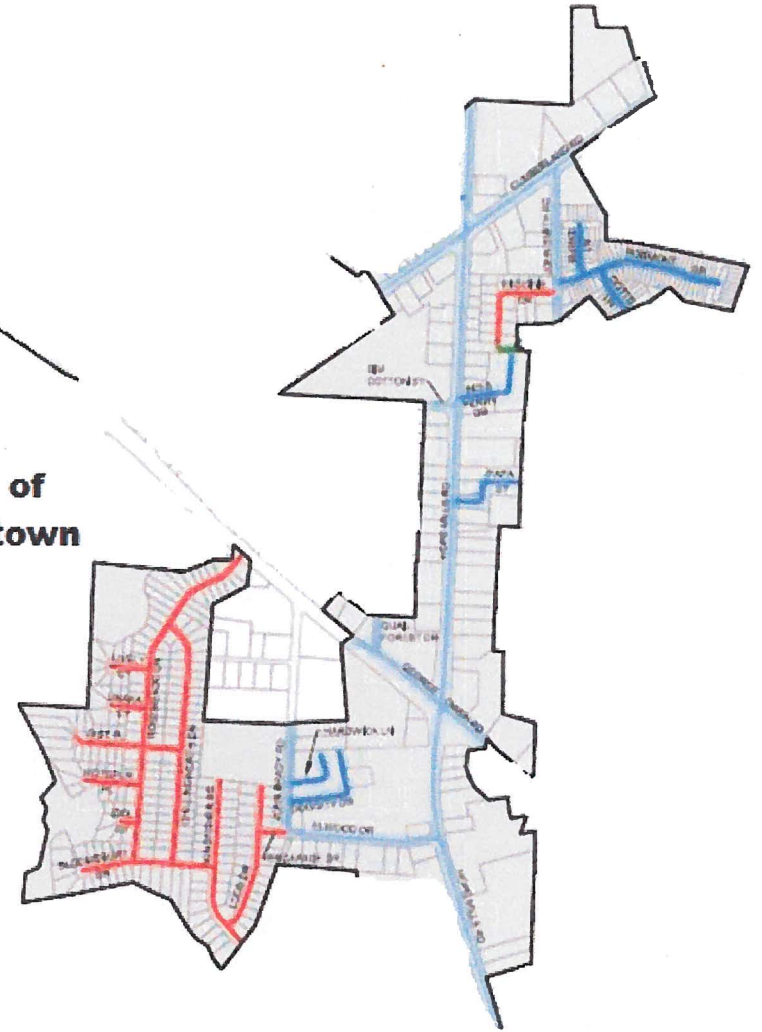

## Monday's yard waste route

1. The Preserve
2. Kensington Village
3. Castlefield at Millstone
4. South Peak at Millstone
5. Valley End
6. Village Green
7. West Hampton
8. South Hampton
9. Timberlake
10. Eaglewood
11. Rockfish Woods
12. Friendship
13. Rockfish Rd

# Tuesdays yard waste route

**Black Bridge Sub**

Tuesday's yard waste route

1. Blackbridge Village
2. Steeple Chase
3. Woodland Hills
4. Fairway Forest East/West
5. Golf Acres
6. Brightmoor
7. South Main Subdivision
  - a. Golfview rd
  - b. Bullard St
  - c. Hill St
  - d. Johnson St
  - e. Newton St
  - f. Deberry St
  - g. Cross St
  - h. Railroad St
  - i. Hamilton St
  - j. Ellison St
  - k. W Patterson St
  - l. Stone St
  - m. River Rd
  - n. Branch St
  - o. Pinecrest Rd
  - p. Russell St
  - q. Gales St
  - r. Fountain Ln
  - s. Brown St
  - t. Forest Lake
  - u. Calkin St
  - v. Davis St
  - w. Pope St
  - x. Duncan St

**Kings Mills Subdivision**

**Estates of  
Georaetown**

# **Wednesdays yard waste**