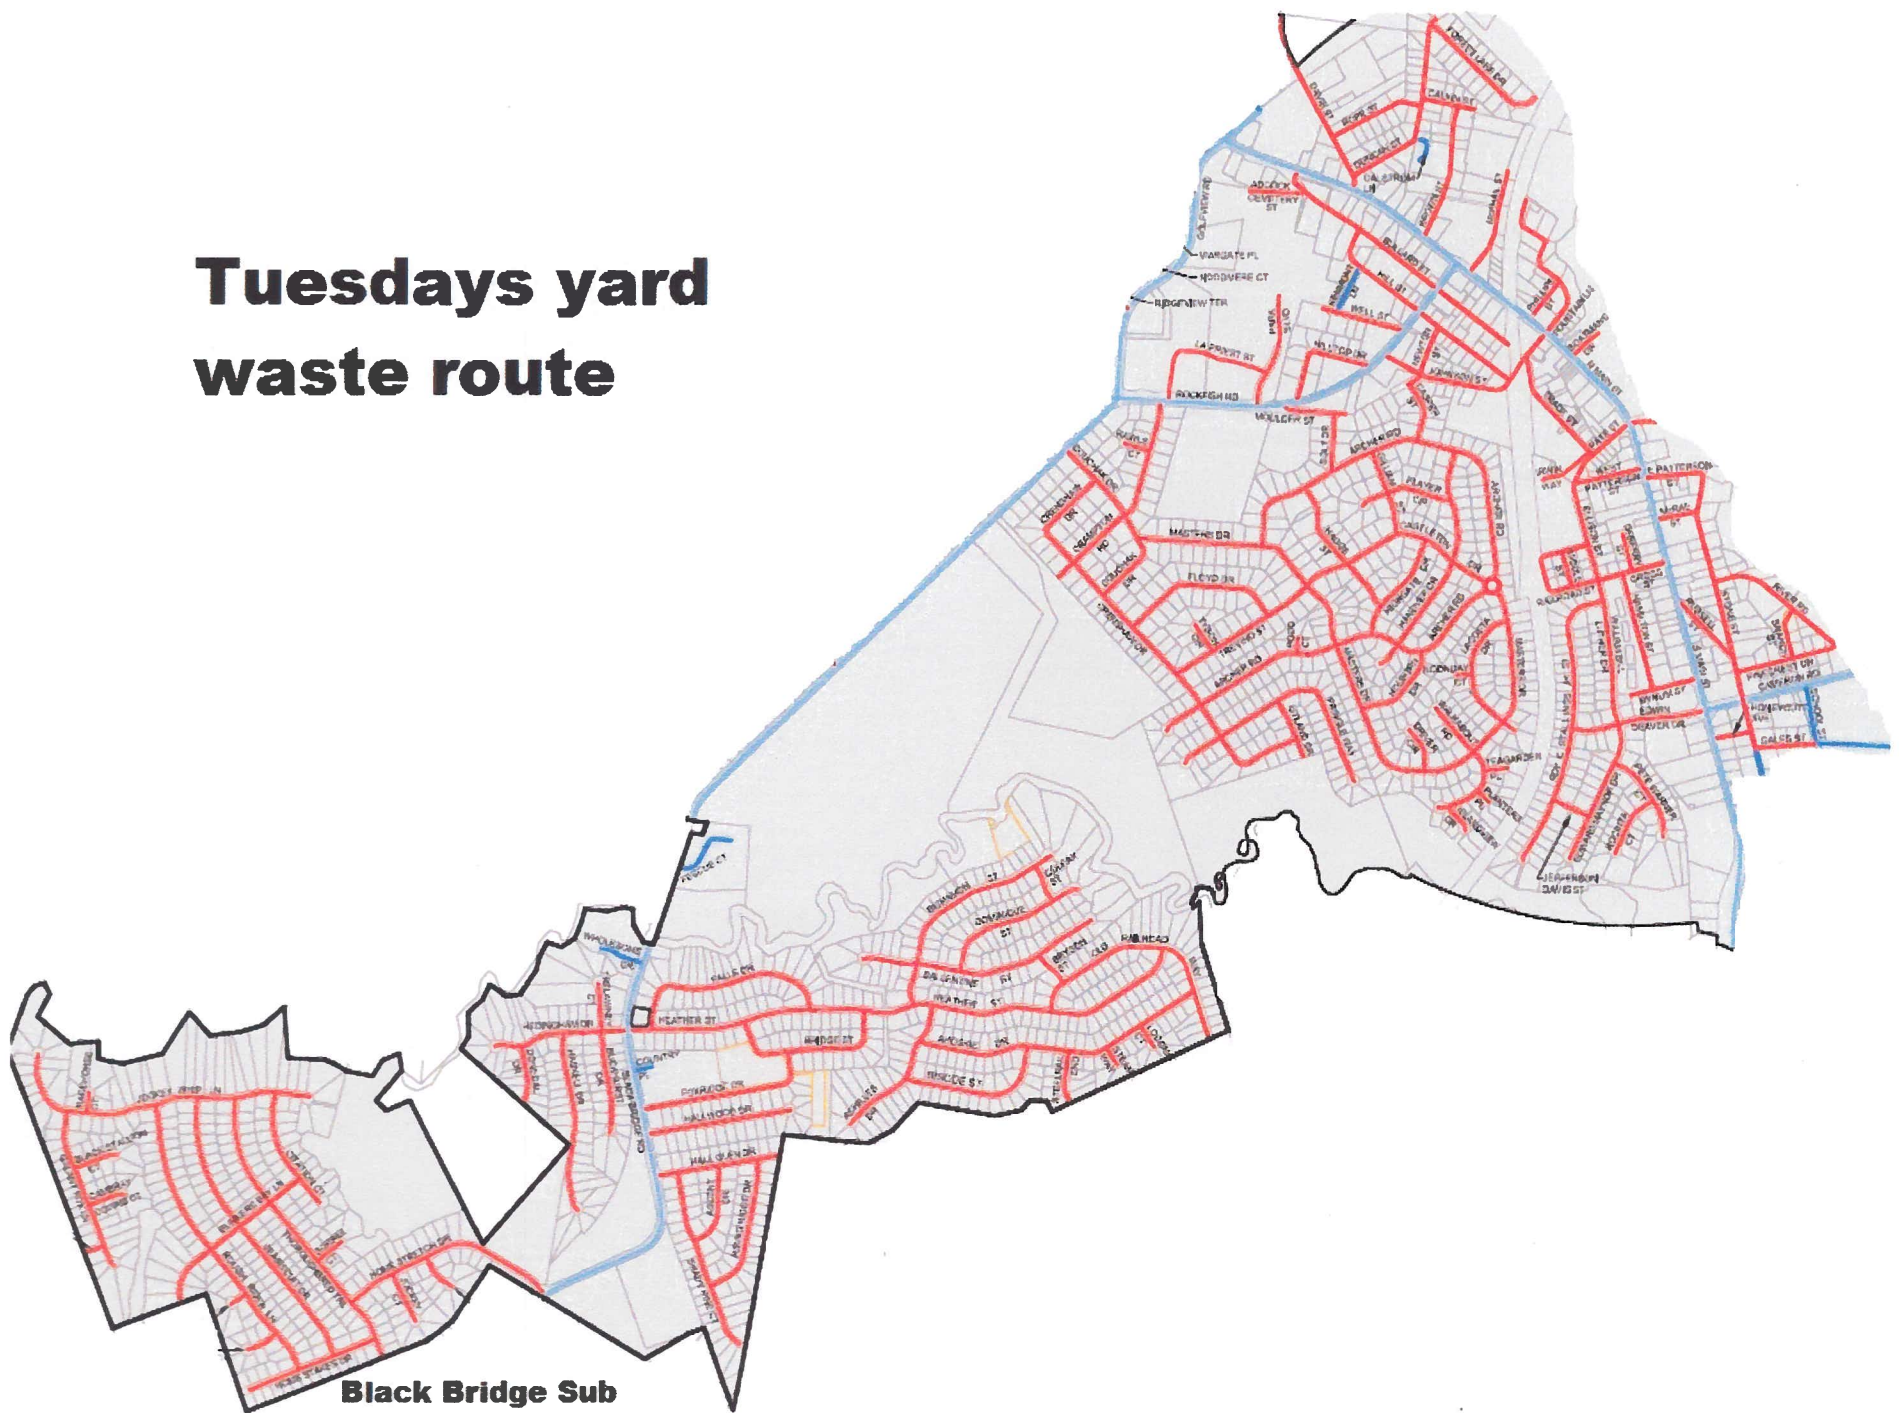

# Mondays yard waste

**Preserve**

## Monday's yard waste route

1. The Preserve
2. Kensington Village
3. Castlefield at Millstone
4. South Peak at Millstone
5. Valley End
6. Village Green
7. West Hampton
8. South Hampton
9. Timberlake
10. Eaglewood
11. Rockfish Woods
12. Friendship
13. Rockfish Rd

# Tuesdays yard waste route

**Black Bridge Sub**

Tuesday's yard waste route

1. Blackbridge Village
2. Steeple Chase
3. Woodland Hills
4. Fairway Forest East/West
5. Golf Acres
6. Brightmoor
7. South Main Subdivision
  - a. Golfview rd
  - b. Bullard St
  - c. Hill St
  - d. Johnson St
  - e. Newton St
  - f. Deberry St
  - g. Cross St
  - h. Railroad St
  - i. Hamilton St
  - j. Ellison St
  - k. W Patterson St
  - l. Stone St
  - m. River Rd
  - n. Branch St
  - o. Pinecrest Rd
  - p. Russell St
  - q. Gales St
  - r. Fountain Ln
  - s. Brown St
  - t. Forest Lake
  - u. Calkin St
  - v. Davis St
  - w. Pope St
  - x. Duncan St

## Wednesday's yard waste route

1. Estates of Georgetown
2. Vineyards
3. Hope Mills Rd
4. Meadowbrook I & II
5. Pinewood Lakes
6. Legion Rd
7. Clifton Forge
8. Fox Meadows
9. Brookridge
10. Creek Bend
11. Kings Mill
12. Bonaire Gardens
  - a. Spruce St
  - b. Oak St
  - c. Brower Trail
  - d. E. Cole St
  - e. Meadowood Ct
  - f. Lattimore St