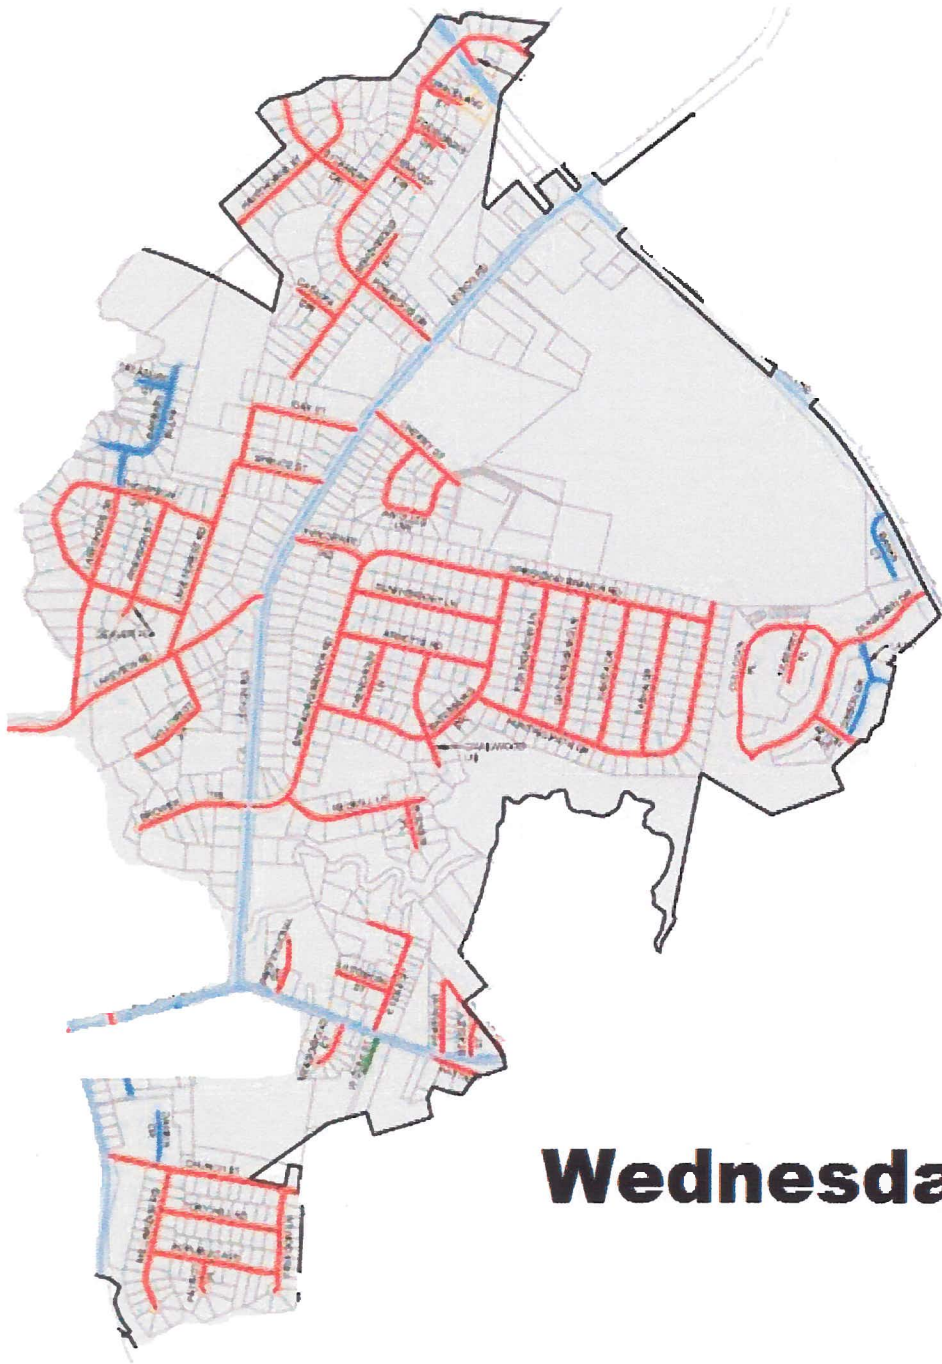

## Monday's yard waste route

1. The Preserve
2. Kensington Village
3. Castlefield at Millstone
4. South Peak at Millstone
5. Valley End
6. Village Green
7. West Hampton
8. South Hampton
9. Timberlake
10. Eaglewood
11. Rockfish Woods
12. Friendship
13. Rockfish Rd

# Tuesdays yard waste route

**Black Bridge Sub**

Tuesday's yard waste route

1. Blackbridge Village
2. Steeple Chase
3. Woodland Hills
4. Fairway Forest East/West
5. Golf Acres
6. Brightmoor
7. South Main Subdivision
  - a. Golfview rd
  - b. Bullard St
  - c. Hill St
  - d. Johnson St
  - e. Newton St
  - f. Deberry St
  - g. Cross St
  - h. Railroad St
  - i. Hamilton St
  - j. Ellison St
  - k. W Patterson St
  - l. Stone St
  - m. River Rd
  - n. Branch St
  - o. Pinecrest Rd
  - p. Russell St
  - q. Gales St
  - r. Fountain Ln
  - s. Brown St
  - t. Forest Lake
  - u. Calkin St
  - v. Davis St
  - w. Pope St
  - x. Duncan St

# **Wednesdays yard waste**

## Wednesday's yard waste route

1. Estates of Georgetown
2. Vineyards
3. Hope Mills Rd
4. Meadowbrook I & II
5. Pinewood Lakes
6. Legion Rd
7. Clifton Forge
8. Fox Meadows
9. Brookridge
10. Creek Bend
11. Kings Mill
12. Bonaire Gardens
  - a. Spruce St
  - b. Oak St
  - c. Brower Trail
  - d. E. Cole St
  - e. Meadowood Ct
  - f. Lattimore St